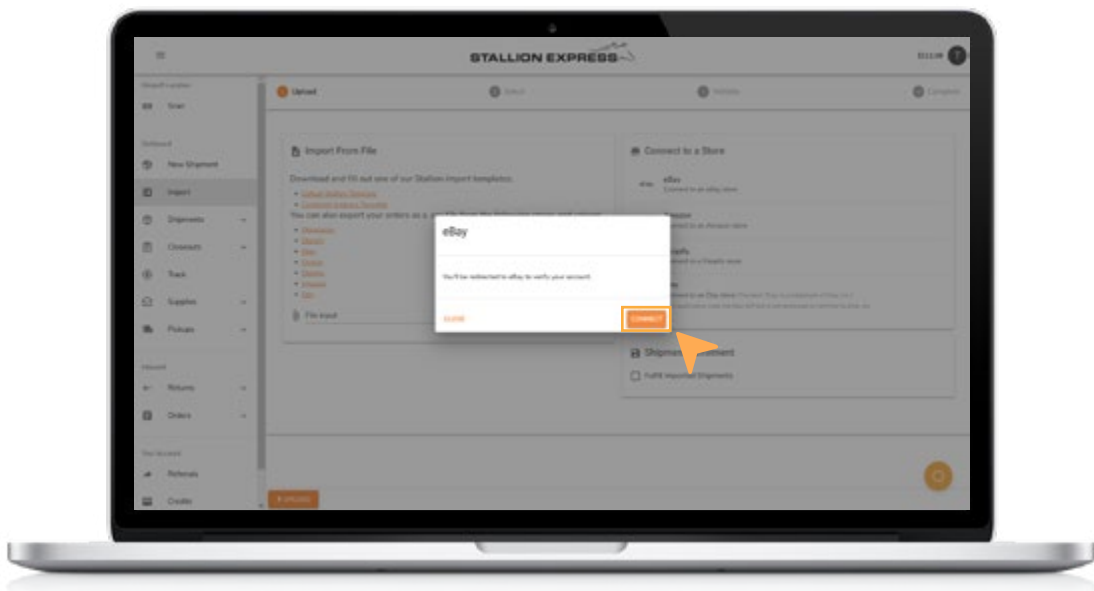


 stallionexpress.ca
 877-863-7447

 7676 WOODBINE AVE,
UNIT 2, MARKHAM, ON,
L3R 2N2

INTEGRATION INSTRUCTIONS FOR EBAY.

STEP 01

Integrate your Ebay store and import your shipments into Stallion Express.

Go to **Import** > Click **Ebay** and then click **connect**

STEP 02

Log into your Ebay store account and **select “I agree”**.

STEP 03

Go back to your Stallion Express account and **click the Ebay button** under **“Import From Store”**.