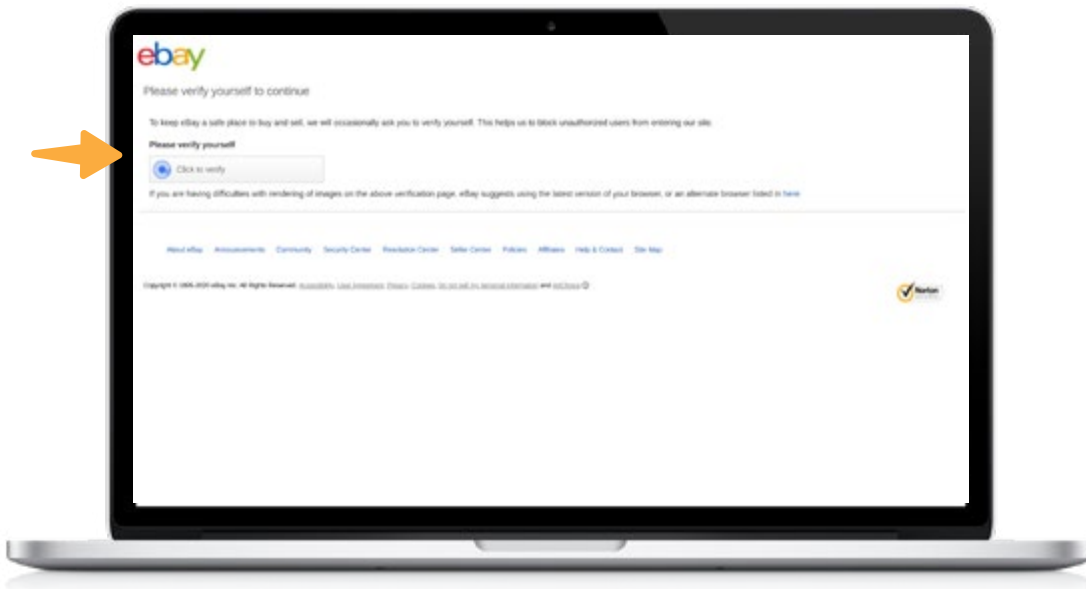

STEP 02

Log into your Ebay store account and **select “I agree”**.

STEP 03

Go back to your Stallion Express account and **click the Ebay button** under **“Import From Store”**.