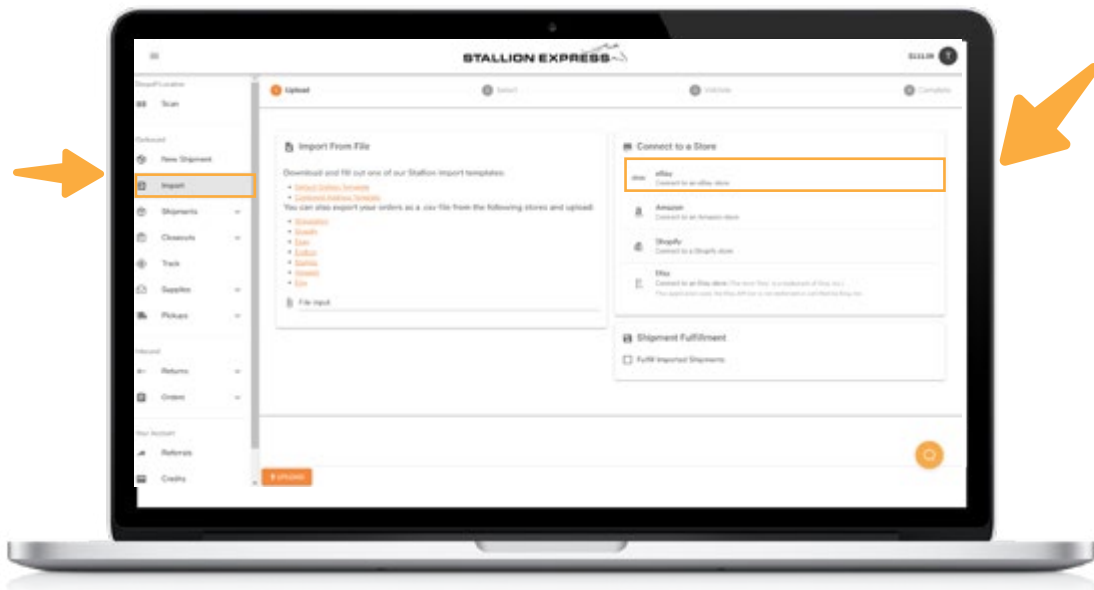


 stallionexpress.ca
 877-863-7447

 7676 WOODBINE AVE,
UNIT 2, MARKHAM, ON,
L3R 2N2

INTEGRATION INSTRUCTIONS FOR EBAY.

STEP 01

Integrate your Ebay store and import your shipments into Stallion Express.

Go to **Import** > Click **Ebay** and then click **connect**

STEP 02

Log into your Ebay store account and **select “I agree”**.

STEP 03

Go back to your Stallion Express account and **click the Ebay button** under **“Import From Store”**.