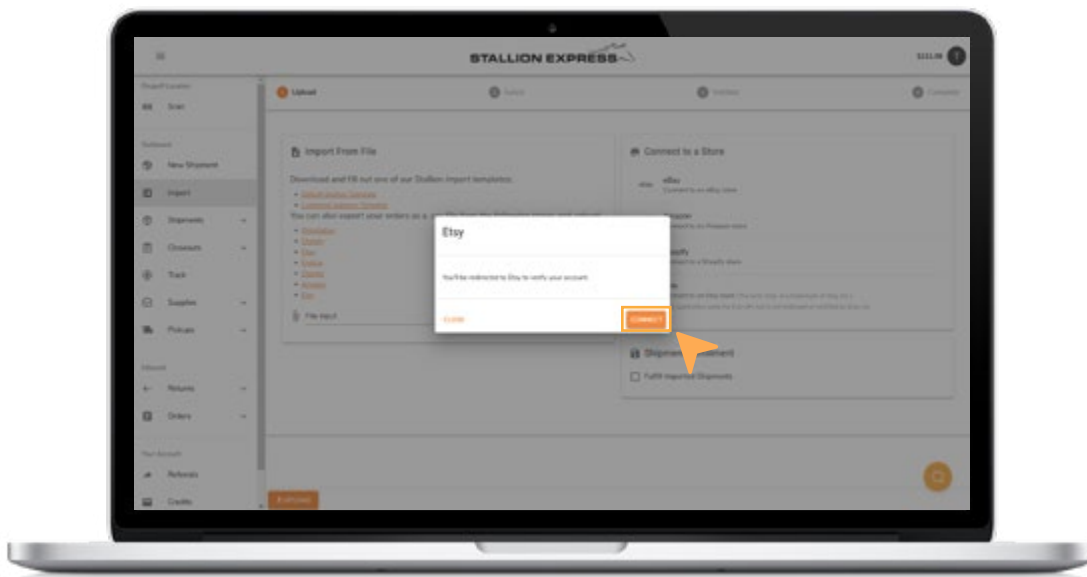

STEP 02

Log into your Etsy store account and **and select “Allow Access”**.

STEP 03

Go back to your Stallion Express account and **click the New Etsy button** under **“Import From Store”**.