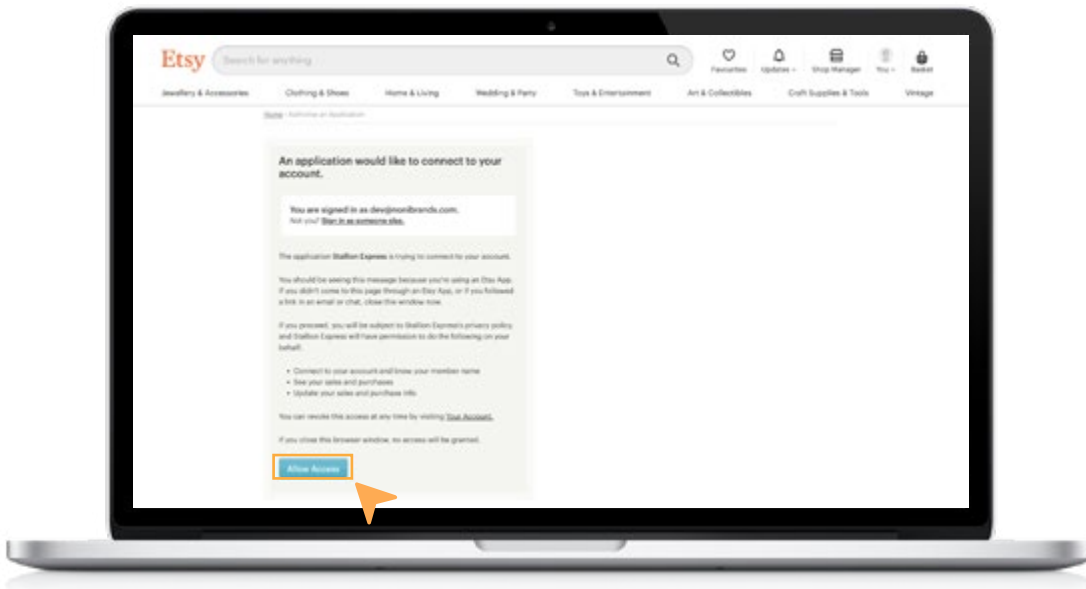

STEP 02

Log into your Etsy store account and **and select “Allow Access”**.

STEP 03

Go back to your Stallion Express account and **click the New Etsy button** under **“Import From Store”**.