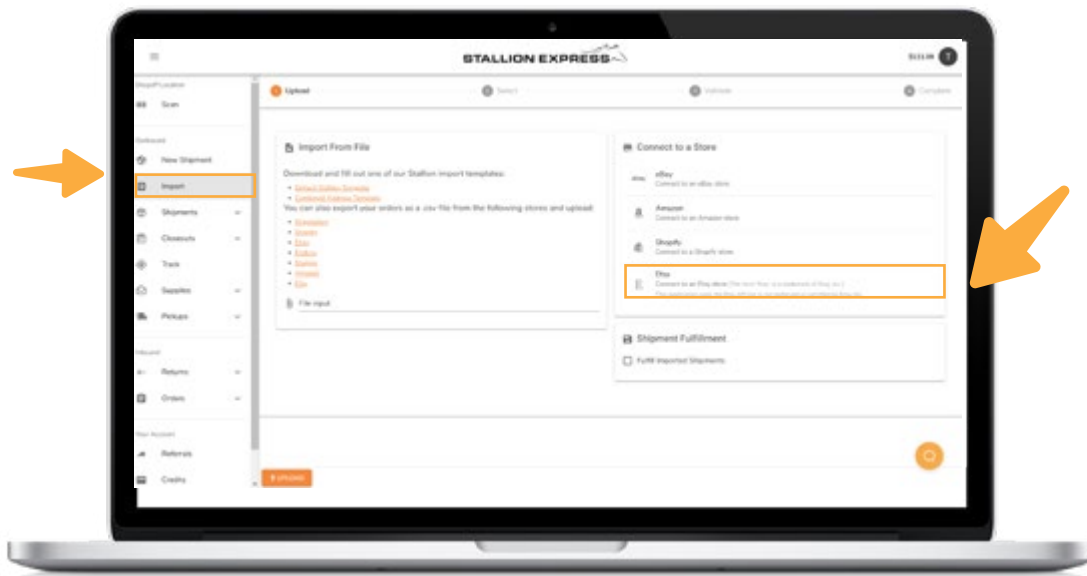

STEP 02

Log into your Etsy store account and **and select “Allow Access”**.

STEP 03

Go back to your Stallion Express account and **click the New Etsy button** under **“Import From Store”**.