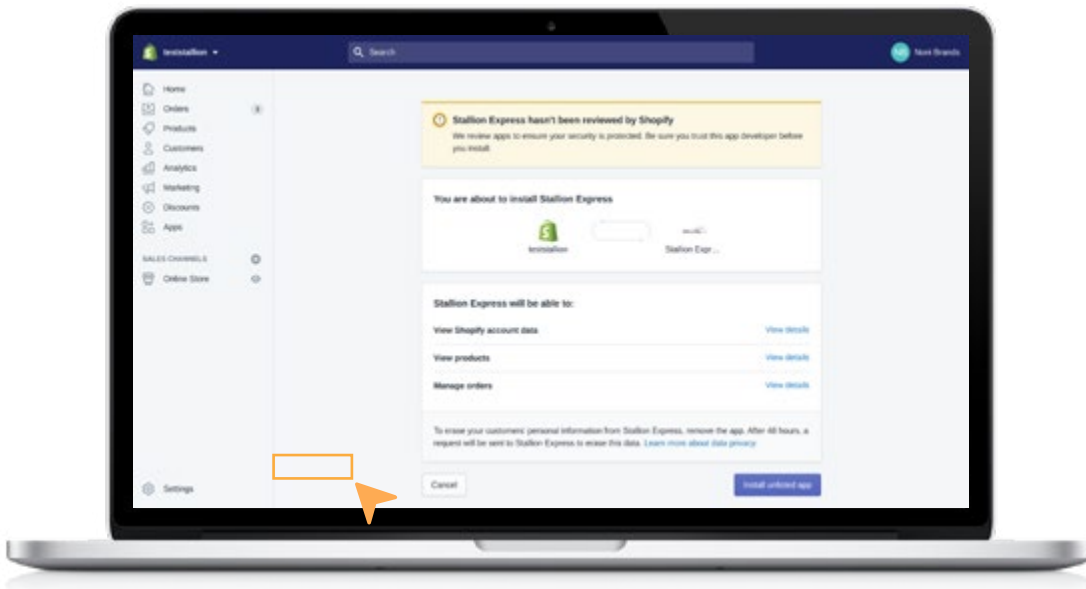

Go to **Import** > Click **Add Shopify**

STEP 02

Log into your Shopify store account and **and click “Install Unlisted App”**.

STEP 03

Go back to your Stallion Express account and **click the New Shopify button** under **“Import From Store”**.