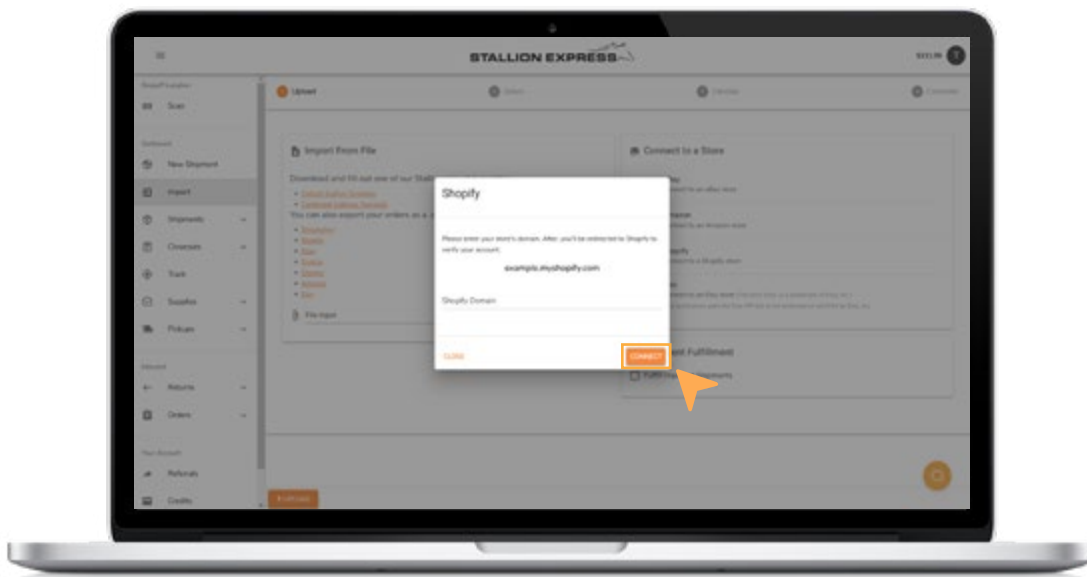

STEP 01

Integrate your Shopify store and import your shipments into Stallion Express.

Go to **Import** > Click **Add Shopify**