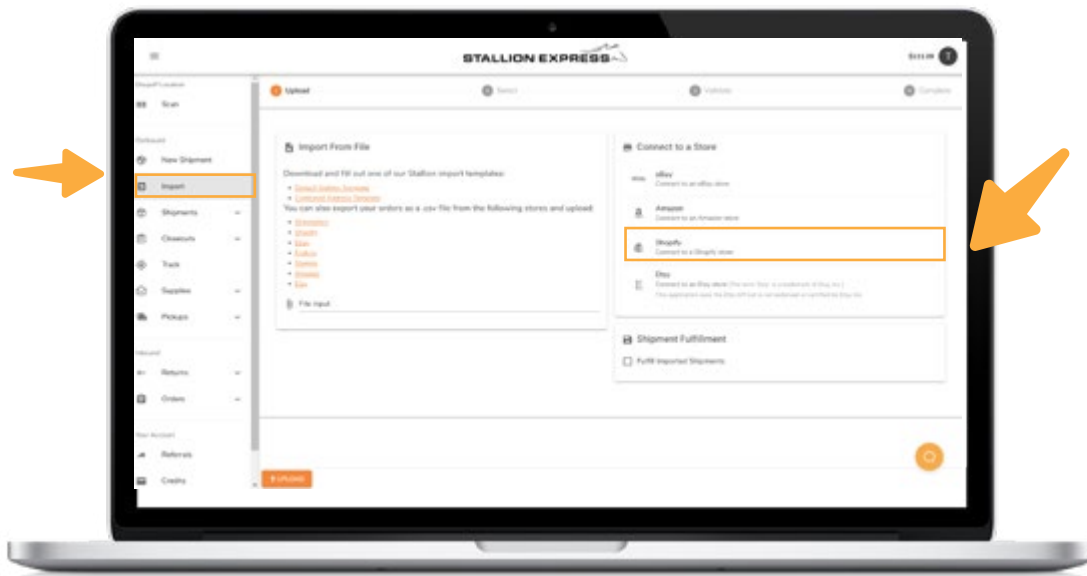

Go to **Import** > Click **Add Shopify**

STEP 02

Log into your Shopify store account and **and click “Install Unlisted App”**.

STEP 03

Go back to your Stallion Express account and **click the New Shopify button** under **“Import From Store”**.